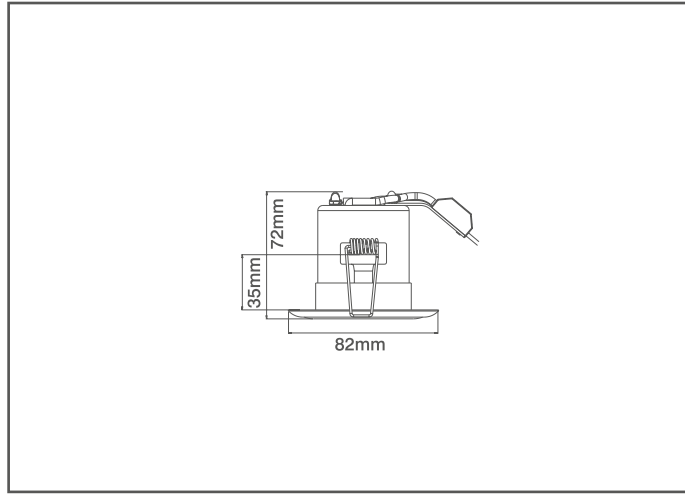

## Technical Specification

Product Code: OVGU315SC

Description: 50W Max. GU10 Fixed Downlight - Satin Chrome

### General Information

|                   |                              |
|-------------------|------------------------------|
| Dimensions        | 82mm Diameter x 72mm (D)     |
| Recess Depth      | 70mm                         |
| Materials         | Housing: Electroplated Steel |
| Finish            | Satin Chrome                 |
| Product Weight    | 0.24Kg                       |
| Cutout            | 70mm Diameter                |
| Ceiling Thickness | 40mm Max.                    |
| Warranty          | 5 Years                      |

### Luminaire Information

|                         |  |
|-------------------------|--|
| Lamp Type               | GU10   |
| Lamp Wattage            | 50W Max.   |
| Recommended Lamp Length | 54mm (Overall)                                     |
| Suitable Lamp Types     | LED & Halogen                                      |
| Output Information      | See information supplied with lamp being installed |